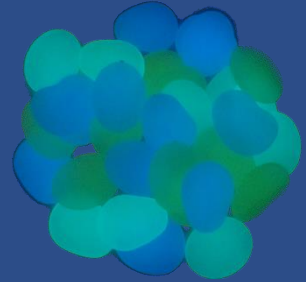

Product Data Sheet:

Eli-Glow Photoluminescent Pebbles

KIDNEY SHAPE

Eli-Glow Photo Luminescent Pebbles provide a unique and stunning effect to gardens, pathways, flowerbeds, aquariums and fishponds, artwork and many more applications.

- Kidney shape, Size approximately 27mm long x 19mm at their widest point
- Packed in a 250g bag which holds approximately 80 pebbles
- Available in 3 colours: Cobalt Blue, Green and Aquamarine Blue
- Will glow for up to 8 hours with as little as 30 minutes exposure to daylight
- Any ambient light nearby will reduce the glow visibility

The glow in the dark pebbles are encapsulated in a non- toxic, odourless plastic resin. They do not need power, electricity or batteries as they absorb UV energy from daylight or indoor lighting and release the energy after dark in the form of an ambient glow.